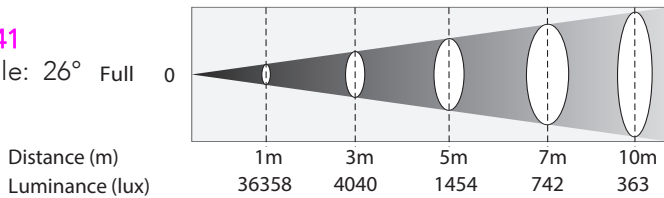

Specifications

Product	LED Profile FC
Lamp Source:	250W COB LEDs
Colour temperature:	2800K - 6500K
Strobe:	0-30Hz
Dimming:	4 dimming curve modes
Output (lux):	2154 / 1454 / 839 / 369 LUX @ 5 meters
Mains:	100-240 VAC, 50/60hz
Consumptions:	233W @ 230V
Power connections:	PowerCon In/Out
Control:	DMX
Built in programs:	Yes
Operating temp:	-20°C to 40°C

Beam Angle:	19° / 26° / 36° / 50°
Focus:	Manual
DMX channels:	6 / 8 / 9 / 12 / 14
Data connections:	5-pin XLR In/Out for DMX
Onboard menu:	OLED Menu
Cooling:	variable speed fan
Material:	Diecast aluminium
Finish:	Matte black
IP rating:	IP20
Dimensions:	625 x 285 x 487 mm
Weight:	9.26KG
Max housing:	60°C

CRI: CRI is colour-dependent when using an RGBAL source.
Cooler whites, for example, will approach 90 CRI.

Photometrics

LEDPRO140

Beam Angle: 19° Full

LEDPRO141

Beam Angle: 26° Full

LEDPRO142

Beam Angle: 36° Full

LEDPRO143

Beam Angle: 50° Full

Lens tube and Accessories

LEDPRO144

15° - 30° zoom

LEDPRO145

25° - 50° zoom

LEDPRO150