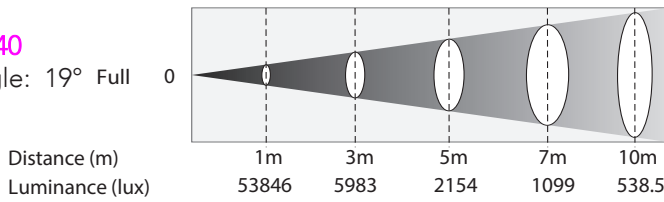

Specifications

Product	LED Profile FC
Lamp Source:	250W COB LEDs
Colour temperature:	2800K - 6500K
Strobe:	0-30Hz
Dimming:	4 dimming curve modes
Output (lux):	2154 / 1454 / 839 / 369 LUX @ 5 meters
Mains:	100-240 VAC, 50/60hz
Consumptions:	233W @ 230V
Power connections:	PowerCon In/Out
Control:	DMX
Built in programs:	Yes
Operating temp:	-20°C to 40°C

Beam Angle:	19° / 26° / 36° / 50°
Focus:	Manual
DMX channels:	6 / 8 / 9 / 12 / 14
Data connections:	5-pin XLR In/Out for DMX
Onboard menu:	OLED Menu
Cooling:	variable speed fan
Material:	Diecast aluminium
Finish:	Matte black
IP rating:	IP20
Dimensions:	625 x 285 x 487 mm
Weight:	9.26KG
Max housing:	60°C

CRI: CRI is colour-dependent when using an RGBAL source.
Cooler whites, for example, will approach 90 CRI.

Photometrics

LEDPRO140

Beam Angle: 19° Full

LEDPRO141

Beam Angle: 26° Full

LEDPRO142

Beam Angle: 36° Full