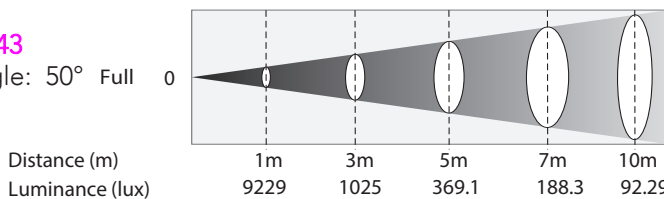

Beam Angle:	19° / 26° / 36° / 50°
Focus:	Manual
DMX channels:	6 / 8 / 9 / 12 / 14
Data connections:	5-pin XLR In/Out for DMX
Onboard menu:	OLED Menu
Cooling:	variable speed fan
Material:	Diecast aluminium
Finish:	Matte black
IP rating:	IP20
Dimensions:	625 x 285 x 487 mm
Weight:	9.26KG
Max housing:	60°C

CRI: CRI is colour-dependent when using an RGBAL source.
Cooler whites, for example, will approach 90 CRI.

Photometrics

LEDPRO140

Beam Angle: 19° Full

LEDPRO141

Beam Angle: 26° Full

LEDPRO142

Beam Angle: 36° Full

LEDPRO143

Beam Angle: 50° Full

Lens tube and Accessories

LEDPRO144

15° - 30° zoom

LEDPRO145

25° - 50° zoom

LEDPRO150