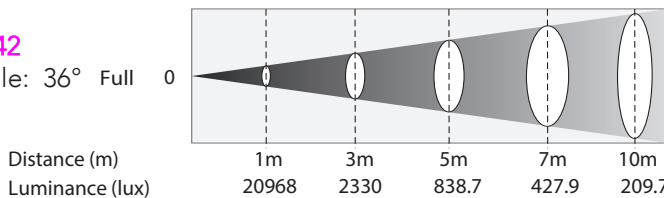

Beam Angle:	19° / 26° / 36° / 50°
Focus:	Manual
DMX channels:	6 / 8 / 9 / 12 / 14
Data connections:	5-pin XLR In/Out for DMX
Onboard menu:	OLED Menu
Cooling:	variable speed fan
Material:	Diecast aluminium
Finish:	Matte black
IP rating:	IP20
Dimensions:	625 x 285 x 487 mm
Weight:	9.26KG
Max housing:	60°C

CRI: CRI is colour-dependent when using an RGBAL source.
Cooler whites, for example, will approach 90 CRI.

Photometrics

LEDPRO140

Beam Angle: 19° Full

LEDPRO141

Beam Angle: 26° Full

LEDPRO142

Beam Angle: 36° Full

LEDPRO143

Beam Angle: 50° Full

Lens tube and Accessories

LEDPRO144

15° - 30° zoom

LEDPRO145

25° - 50° zoom

LEDPRO150